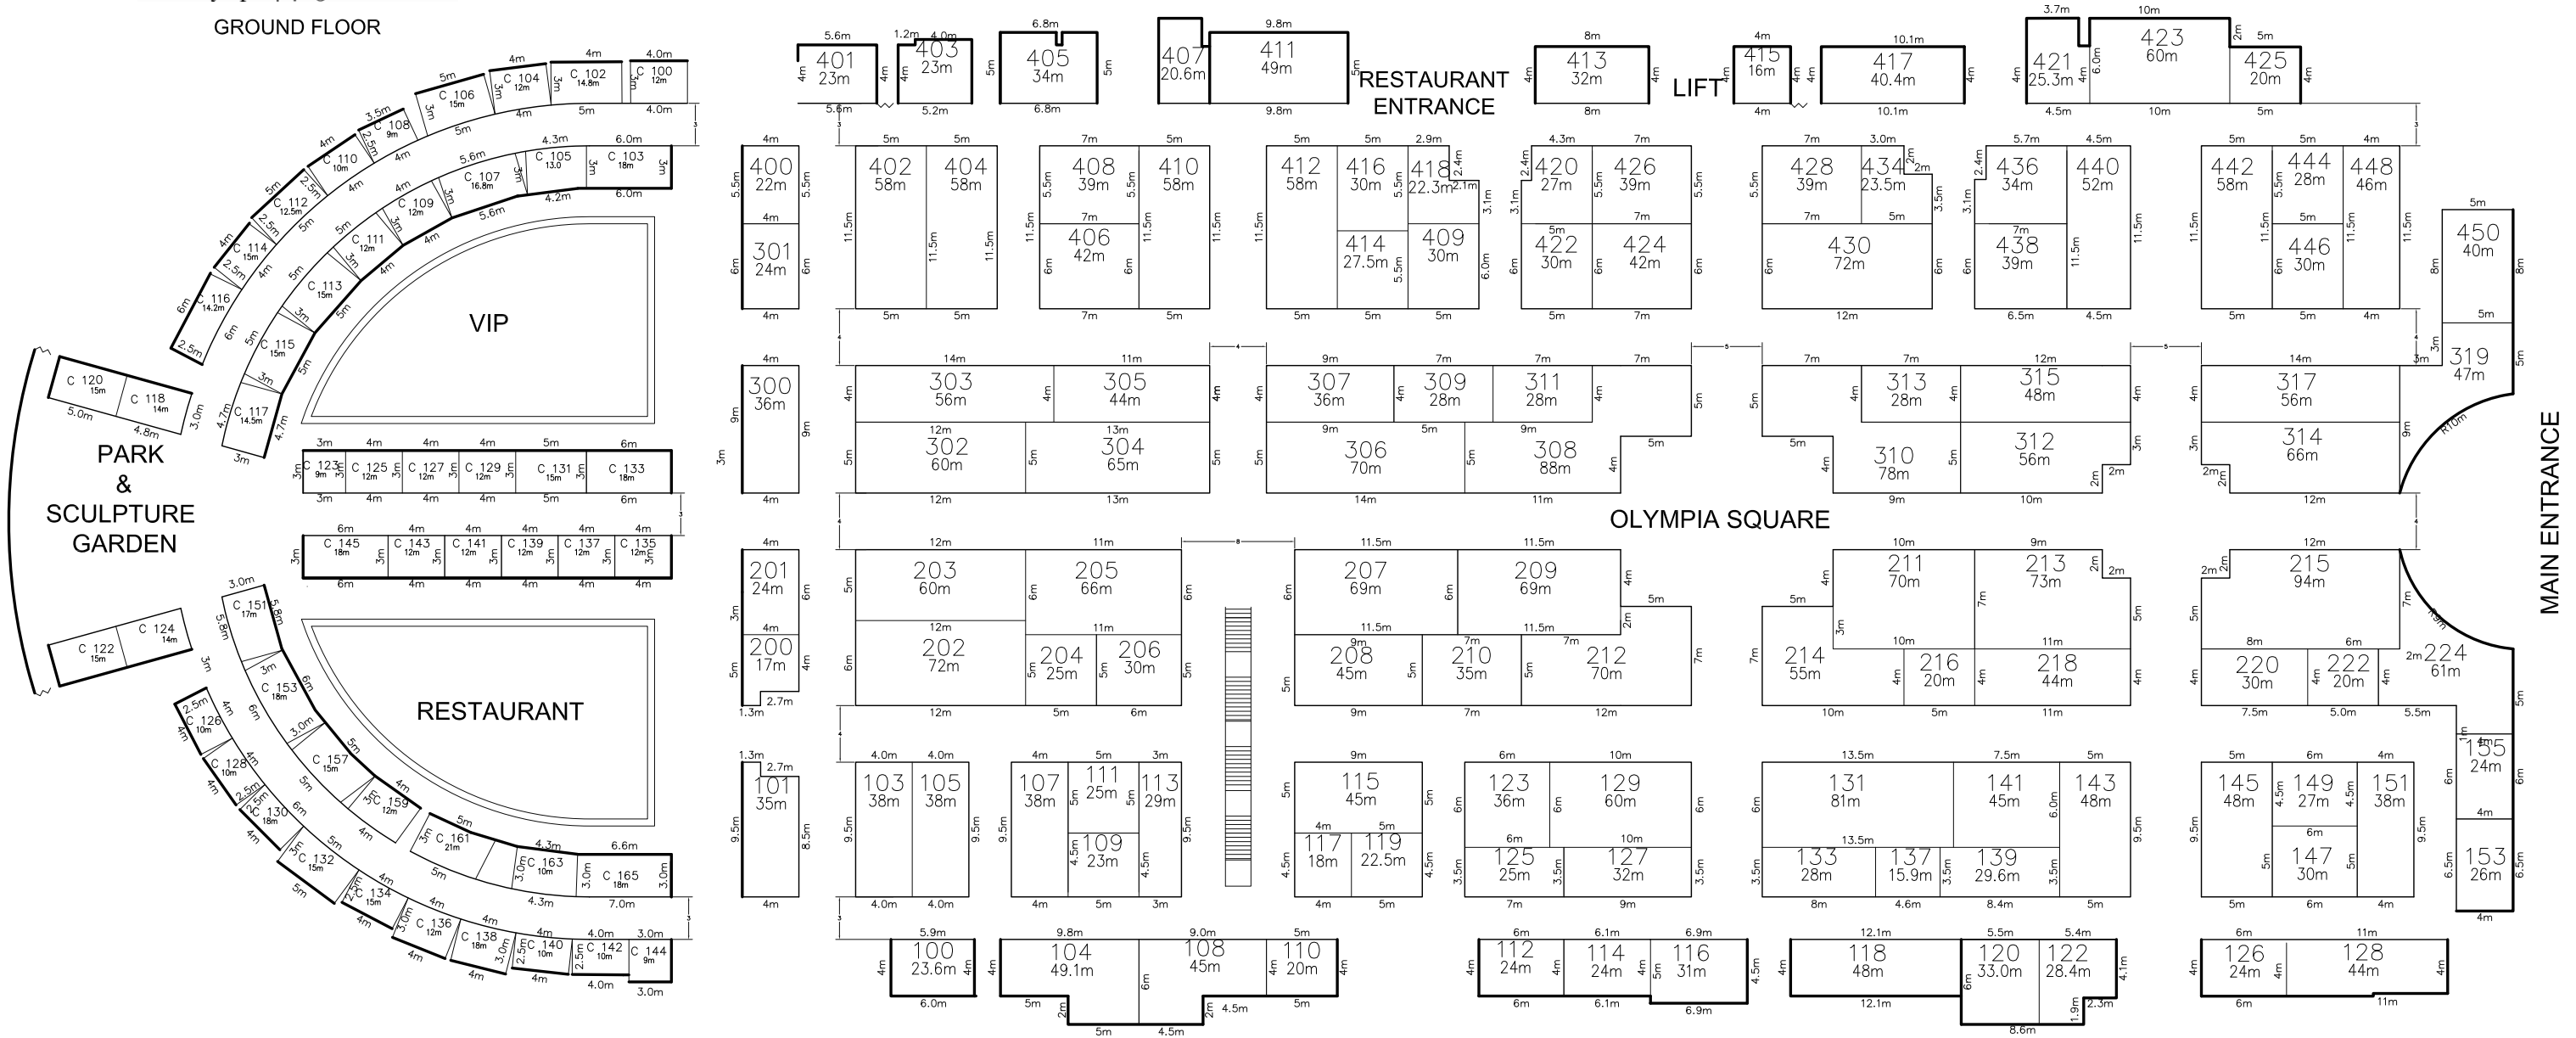

**LONDON  
INTERNATIONAL  
FINE ART FAIR**  
at Olympia | 4-13 June 2010

GROUND FLOOR

  
**LONDON**  
**INTERNATIONAL**  
**FINE ART FAIR**  
 at Olympia | 4-13 June 2010  
**SECOND FLOOR**